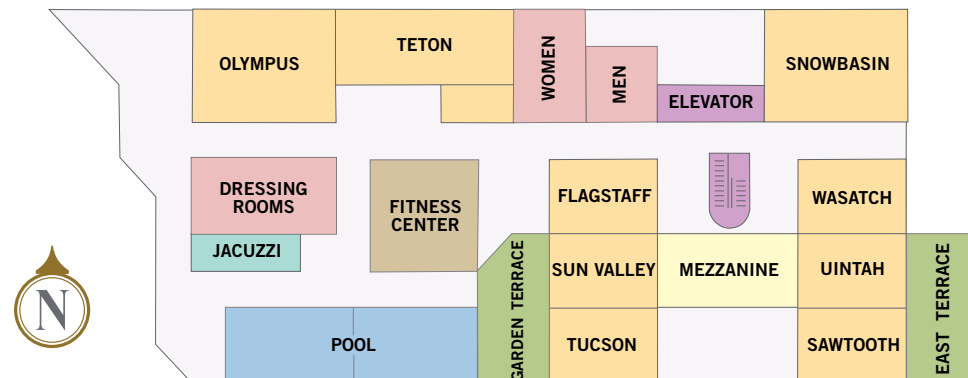

# LITTLE AMERICA Hotel

## MAIN LEVEL

← 500 SOUTH (ONE WAY - TO FREEWAY/AIRPORT)

→ 600 SOUTH (ONE WAY) ENTRANCE & EXIT

## TOWER | SECOND FLOOR

## LEGEND

- LODGES
- DINING
- FITNESS CENTER
- RESTROOMS
- EXTERIOR STAIRS
- INTERIOR ELEVATORS & STAIRS
- PARKING GATE
- ★
 ICE MACHINE
- ↔
 ENTRANCE/EXIT/STAIRWAY

\* 2ND DIGIT OF EACH ROOM NUMBER INDICATES IF ON THE FIRST OR SECOND FLOOR