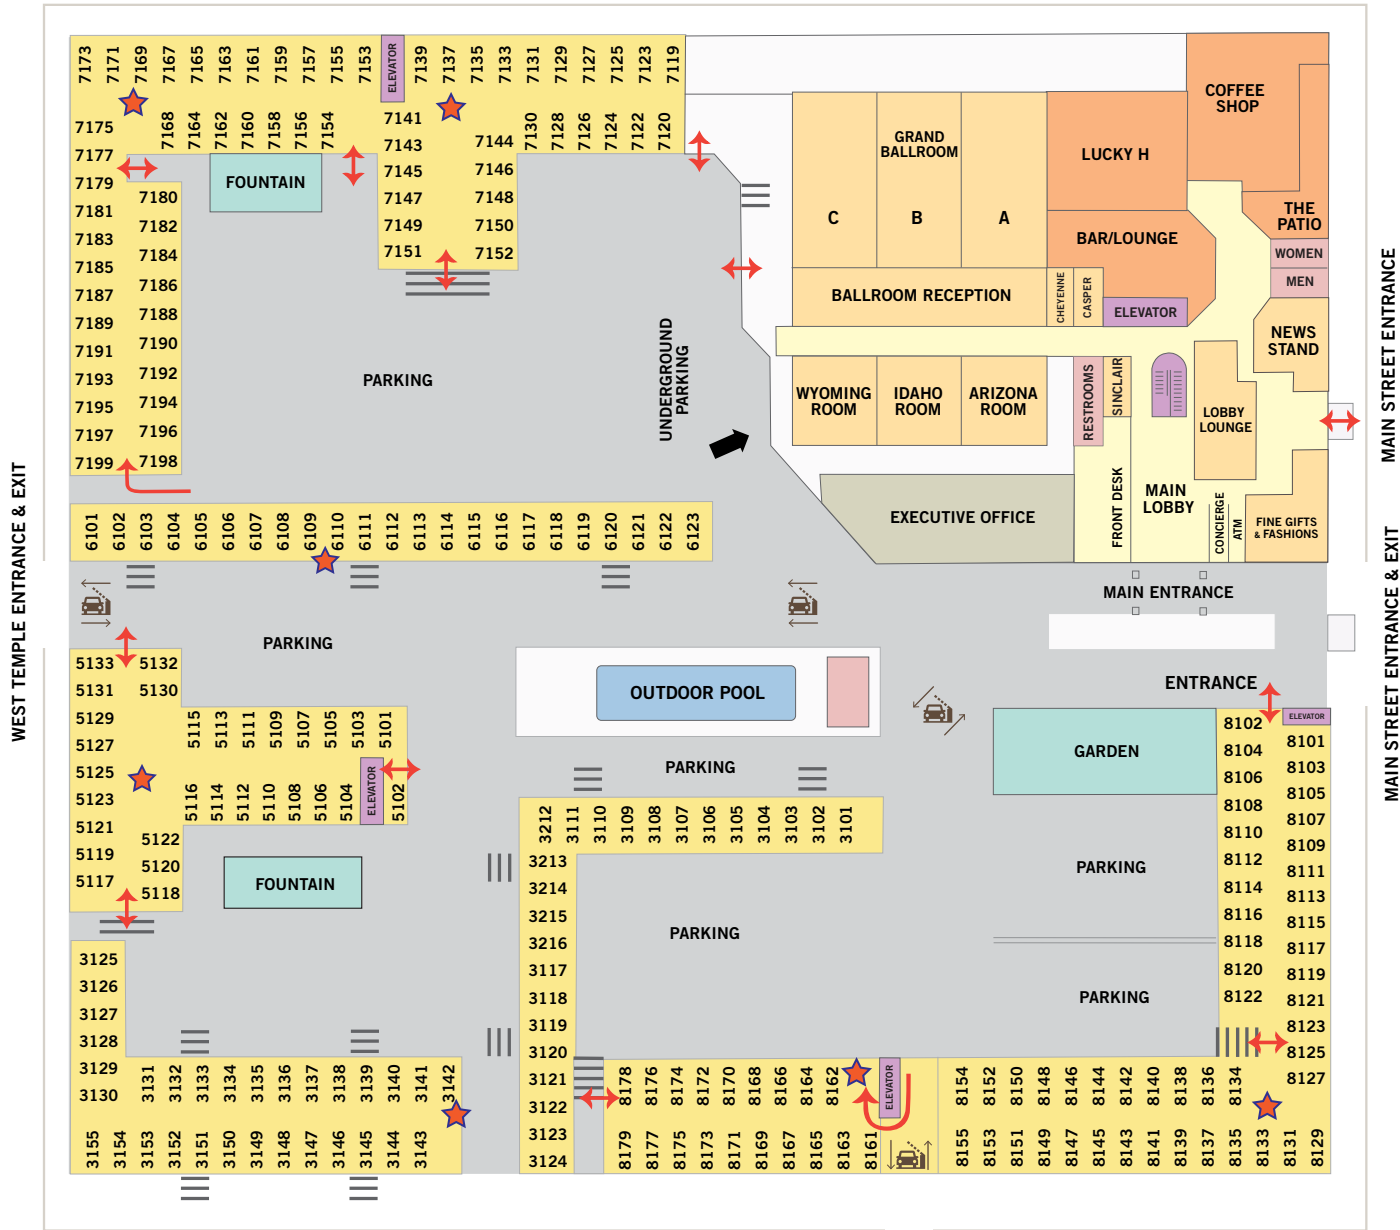

# LITTLE AMERICA Hotel

## MAIN LEVEL

← 500 SOUTH (ONE WAY - TO FREEWAY/AIRPORT)

→ 600 SOUTH (ONE WAY) ENTRANCE & EXIT

## TOWER | SECOND FLOOR

## LEGEND

- LODGES
- DINING
- FITNESS CENTER
- RESTROOMS
- EXTERIOR STAIRS
- INTERIOR ELEVATORS & STAIRS
- PARKING GATE
- ★
 ICE MACHINE
- ↔
 ENTRANCE/EXIT/STAIRWAY

\* 2ND DIGIT OF EACH ROOM NUMBER INDICATES IF ON THE FIRST OR SECOND FLOOR